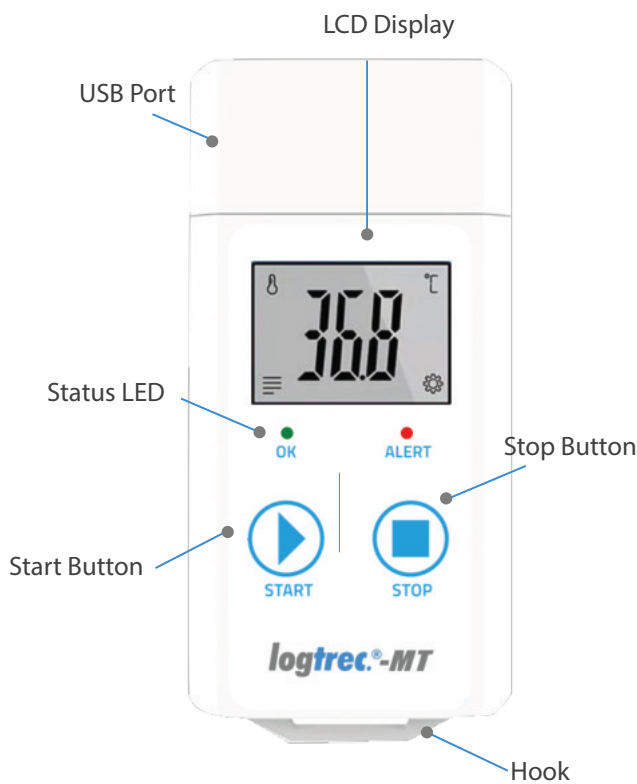

logtrec.[®]-MT

Your Benefits:

- ✓ Accurate Digital Sensor
- ✓ Automatic PDF/CSV Reporting
- ✓ Digital Certificate of Validation
- ✓ Shelf Life up to 24 Months

The logtrec.[®]-MT is designed for GDP compliant cold chain monitoring, maximum reliability and easy handling. The Two-Button-Operation allows you to easily start and stop the logger. All reportings such as PDF and CSV will be generated automatically. The integrated digital temperature sensor allows precise measurements during the whole temperature range. The NIST traceable certificate of validation is directly stored on the datalogger

-  **GDP Compliant**
-  **Automatic USB Reporting**
-  **EN12830 certified**
-  **Certificate of Validation**
-  **USB Connection**
-  **Operation -30°C to +70°C**
-  **German Engineering**

Food/Beverage

Pharmaceutical

Technology/Laboratory

Warehousing

Easy Handling

- ✓ Starting the logger by pressing the START button for 5sec.
- ✓ Add it to your shipment
- ✓ Unpack the goods and stop the logger by pressing the STOP button for 5 sec.
- ✓ Connect it to the computer and get all reports automatically

logtrec.[®]-MT

Description	Specifications
Product Model	logtrec. [®] -MT
Type	Multi Use
Measures	Temperature
Temperature Range	-30°C to +70°C
Recording Interval	10 minutes (Standard – can be customized)
Temperature Accuracy	±0.2°C (-20°C to +40°C), ±0.5°C (others)
Temperature Resolutions	0.1°C
Running Duration	220 Days (Standard) or up to 12 Months
Storage Capacity	32.000 Values
Shelf life/ Battery	Up to 24 Months
Battery	3.0V lithium Battery/CR2450
Sensor	Internal digital Sensor
Report	PDF/CSV
Auto Generate Reports	Yes
LCD Display	Yes plus LED indication
Alarm / Limits	Customizable (Standard not set)
Digital Certificate of validation	Yes
Validation Certificate	Six points NIST Traceable validation
Certifications	EN12830,RoHS,CE,NIST
Unique Serial Number	Yes
Weight	25g
Size	85mm x 45mm x 18mm (L x W x H)