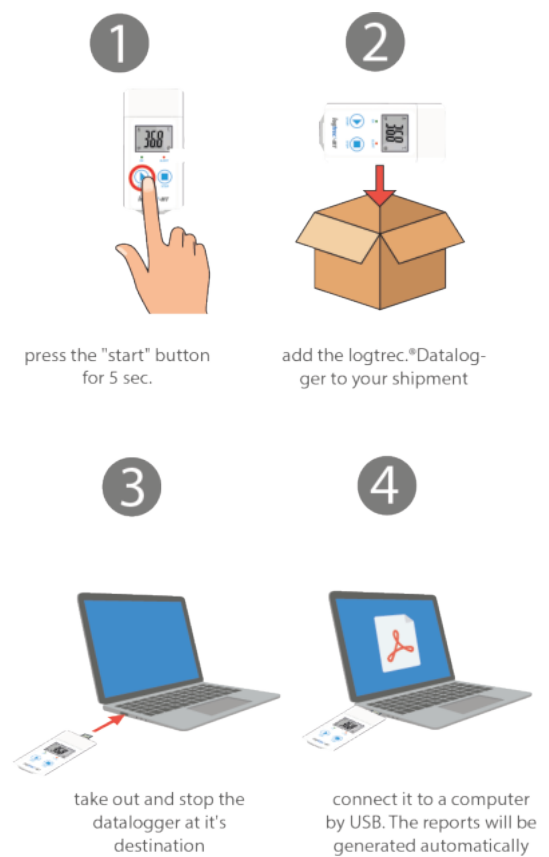

Description	Specifications
Product Model	logtrec.®-MT
Type	Multi Use
Measures	Temperature
Temperature Range	-30°C to +70°C
Recording Interval	10 minutes (Standard – can be customized)
Temperature Accuracy	±0.2°C (-20°C to +40°C), ±0.5°C (others)
Temperature Resolutions	0.1°C
Running Duration	220 Days (Standard) or up to 12 Months
Storage Capacity	32.000 Values
Shelf life/ Battery	Up to 24 Months
Battery	3.0V lithium Battery/CR2450
Sensor	Internal digital Sensor
Report	PDF/CSV
Auto Generate Reports	Yes
LCD Display	Yes plus LED indication
Alarm / Limits	Customizable (Standard not set)
Digital Certificate of validation	Yes
Validation Certificate	Six points NIST Traceable validation
Certifications	EN12830,RoHS,CE,NIST
Unique Serial Number	Yes
Weight	25g
Size	85mm x 45mm x 18mm (L x W x H)